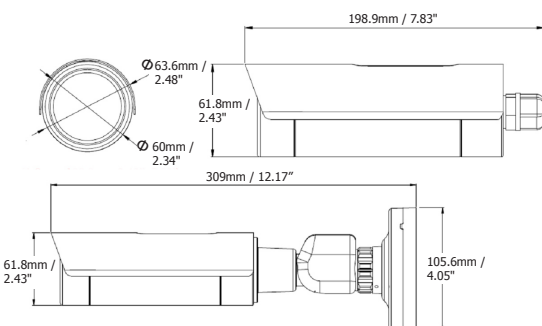

Dimensions

* All product specifications are subject to change without notice
* Models vary in different countries. Please visit EverFocus regional websites for detailed ordering information
* Lens models and availability vary in different regions