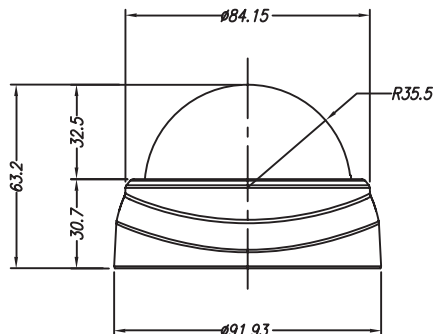

Dimensions

* All product specifications are subject to change without notice

* Models vary in different countries. Please visit EverFocus regional websites for detailed ordering information